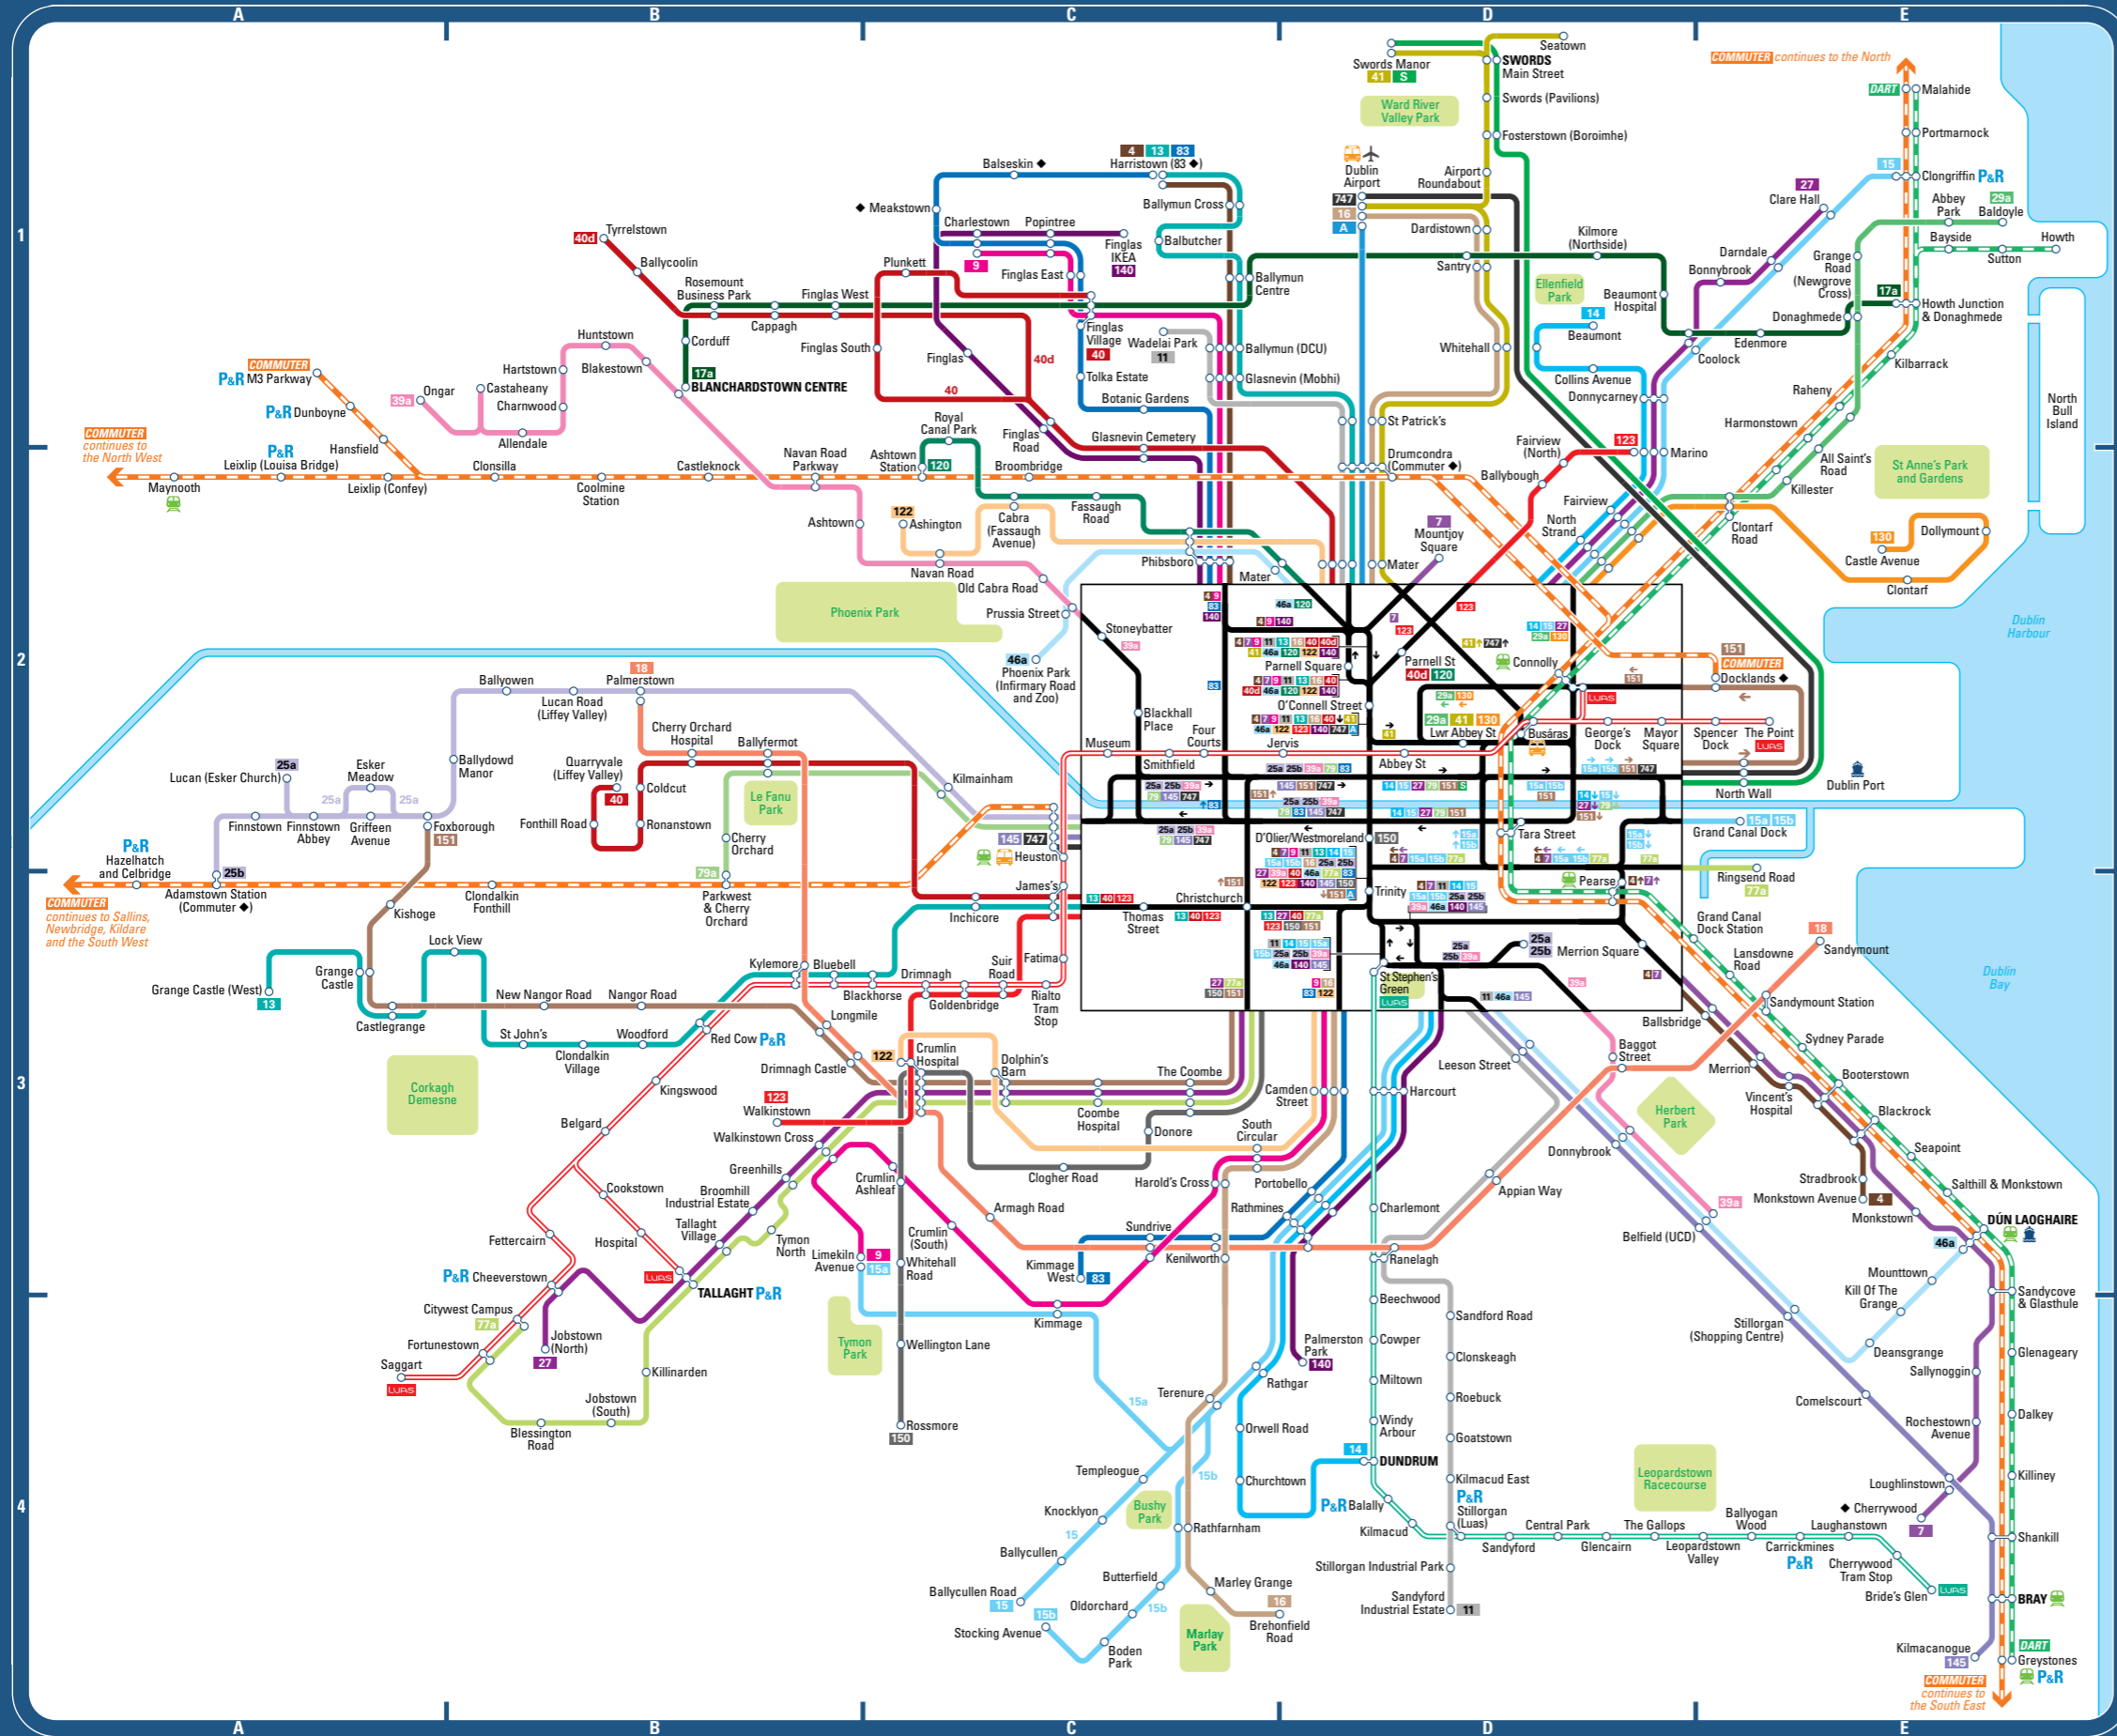

Dublin Public Transport Frequent Services

KEY

Bus services

- 4 Harristown - Monkstown Avenue
- 7 Mountjoy Square - Loughlinstown/Cherrywood
- 9 Charlestown - Limekiln Avenue
- 11 Wadelai Park - Sandyford Industrial Estate
- 13 Harristown - Grange Castle
- 14 Beaumont - Dundrum Luas Station
- 15 Clongriffin - Ballycullen Road
- 15a Grand Canal Dock - Limekiln Avenue
- 15b Grand Canal Dock - Stocking Avenue
- 16 Ballinteer (Brehonfield Road) - Dublin Airport
- 17a Blanchardstown - Howth Junction
- 18 Palmerstown - Sandymount
- 25a Lucan (Esker Church) - Merrion Square
- 25b Adamstown Station - Merrion Square
- 27 Clare Hall - Jobstown
- 29a Lower Abbey Street - Baldoyle
- 39a UCD (Belfield) - Ongar
- 40 Finglas Village - Liffey Valley (Shopping Centre)
- 40d Parnell Street - Tyrrelstown
- 41 Lower Abbey Street - Swords Manor
- 46a Phoenix Park (Infirmary Road and Zoo) - Dun Laoghaire
- 77a Ringsend Road - Citywest Campus
- 79a Parkwest & Cherry Orchard - City Centre
- 83 Harristown - Kimmage
- 120 Parnell Street - Ashtown Station
- 122 Ashington - Crumlin Hospital
- 123 Walkinstown - Marino
- 130 Lower Abbey Street - Castle Avenue (Clontarf)
- 140 Finglas IKEA - Palmerston Park
- 145 Heuston Station - Kilmacanogue
- 150 Fleet Street - Rossmore
- 151 Docklands - Foxborough
- 747 Heuston Station - Dublin Airport
- A Aircoach
- S Swords Express
- Multiple bus routes

Rail services

- COMMUTER rail route
- DART rail route

Luas tram services

- LUAS green line
- LUAS red line

○ Principal stop
◆ Stop served by certain journeys only

Transfer Points
Locations where it is possible to change to a different form of transport

- Rail (DART, COMMUTER or Intercity)
- Bus coach (regional or intercity)
- P&R Park & Ride (larger car parks)
- Airport
- Ferry Port

Points of Interest

- Public Park